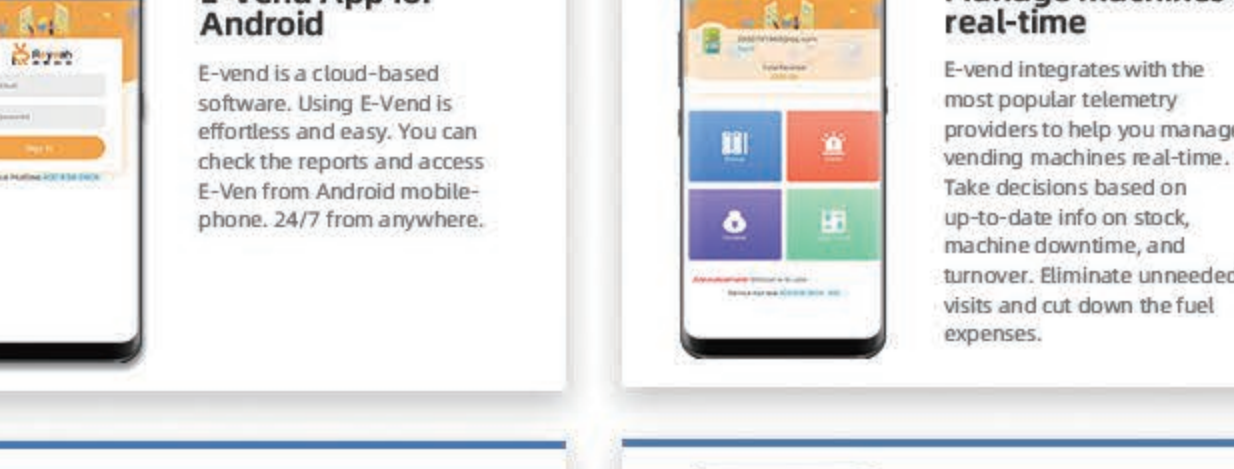

They can dispense a range of different products from drinks to snacks, to restroom convenience products and so much more.  
Built-in chip

**Vending Machine Software**

It's more important than ever to have a multi-channel retail business. Prepare for the retail resurgence with E-Vend.

**E-Vend App for Android**  
E-Vend is a cloud-based software. Using E-Vend is effortless and easy. You can check the reports and access E-Vend from Android mobile phone. 24/7 from anywhere.

**Manage machines real-time**  
E-Vend integrates with the most popular telemetry providers to help you manage vending machines real-time. Take decisions based on up-to-date info on stock, machine downtime, and turnover. Eliminate unneeded visits and cut down the fuel expenses.