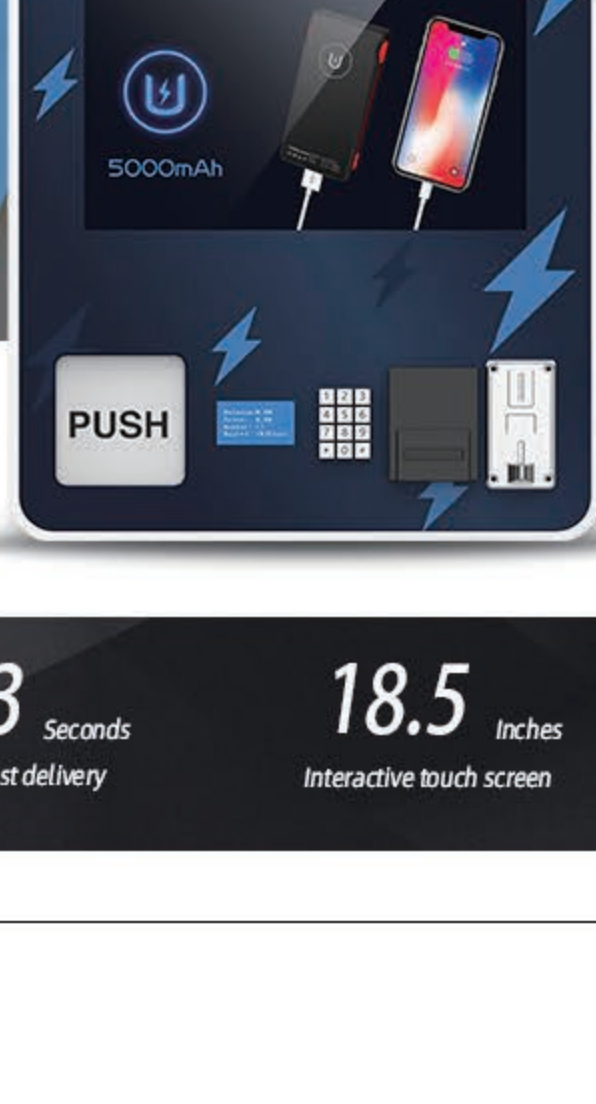

- ✓ 24/7 supply Power Bank at any given location
- ✓ Maximum capacity up to 10 units
- ✓ Intuitive and easy to use
- ✓ Smart VMS solution
- ✓ 18.5" touch screen

**VENDING MACHINE**  
VTAB-E620-02 | SERIES

**10** units  
Maximum capacity

**2** modes  
Of payment method

**3** Seconds  
Fast delivery

**18.5** Inches  
Interactive touch screen

**Product details**

**Wall Mounted Design**

Wall-mounted vending machines are a compact, space-saving alternative to large floor standing vending machines.

**18.5" INTERACTIVE TOUCH SCREEN**

Touch the screen to start your vending business

- 10 point IR touch
- HD Screen
- Advertise Player
- Digital signage

**Maximum Capacity**

Depending on your product pack size, you can have a surprising number of product selections. Wall mounted vending machine can be created to size specifications that suit your needs and you don't have to compromise on features.