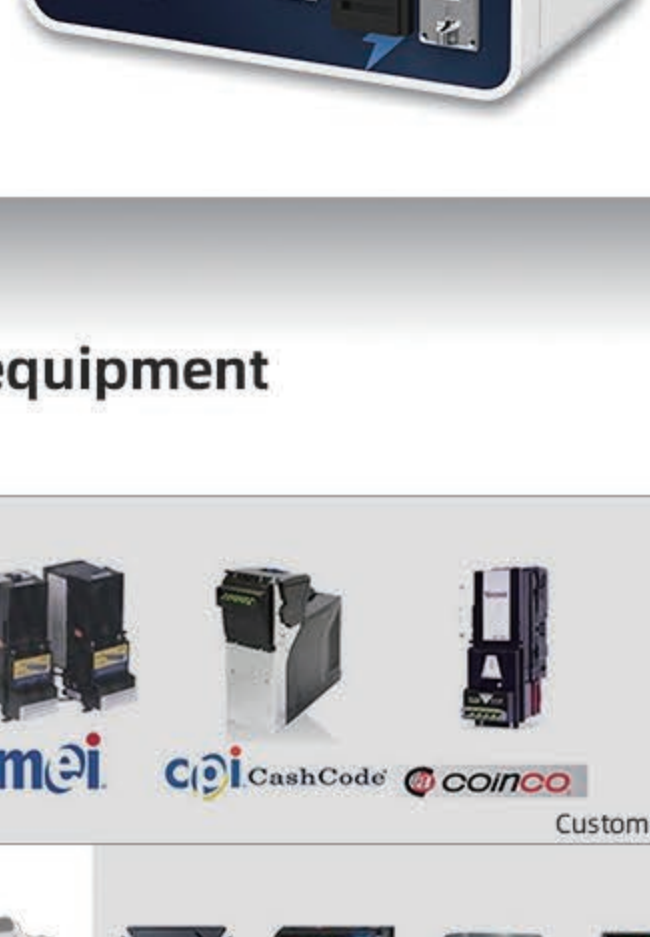

Maximum Capacity

Depending on your product pack size, you can have a surprising number of product selections. Wall mounted vending machine can be created to size specifications that suit your needs and you don't have to compromise on features.

Maximum capacity	10 units	Maximum	6 Aisle
square meters	0.1 m²	weight	26 kg